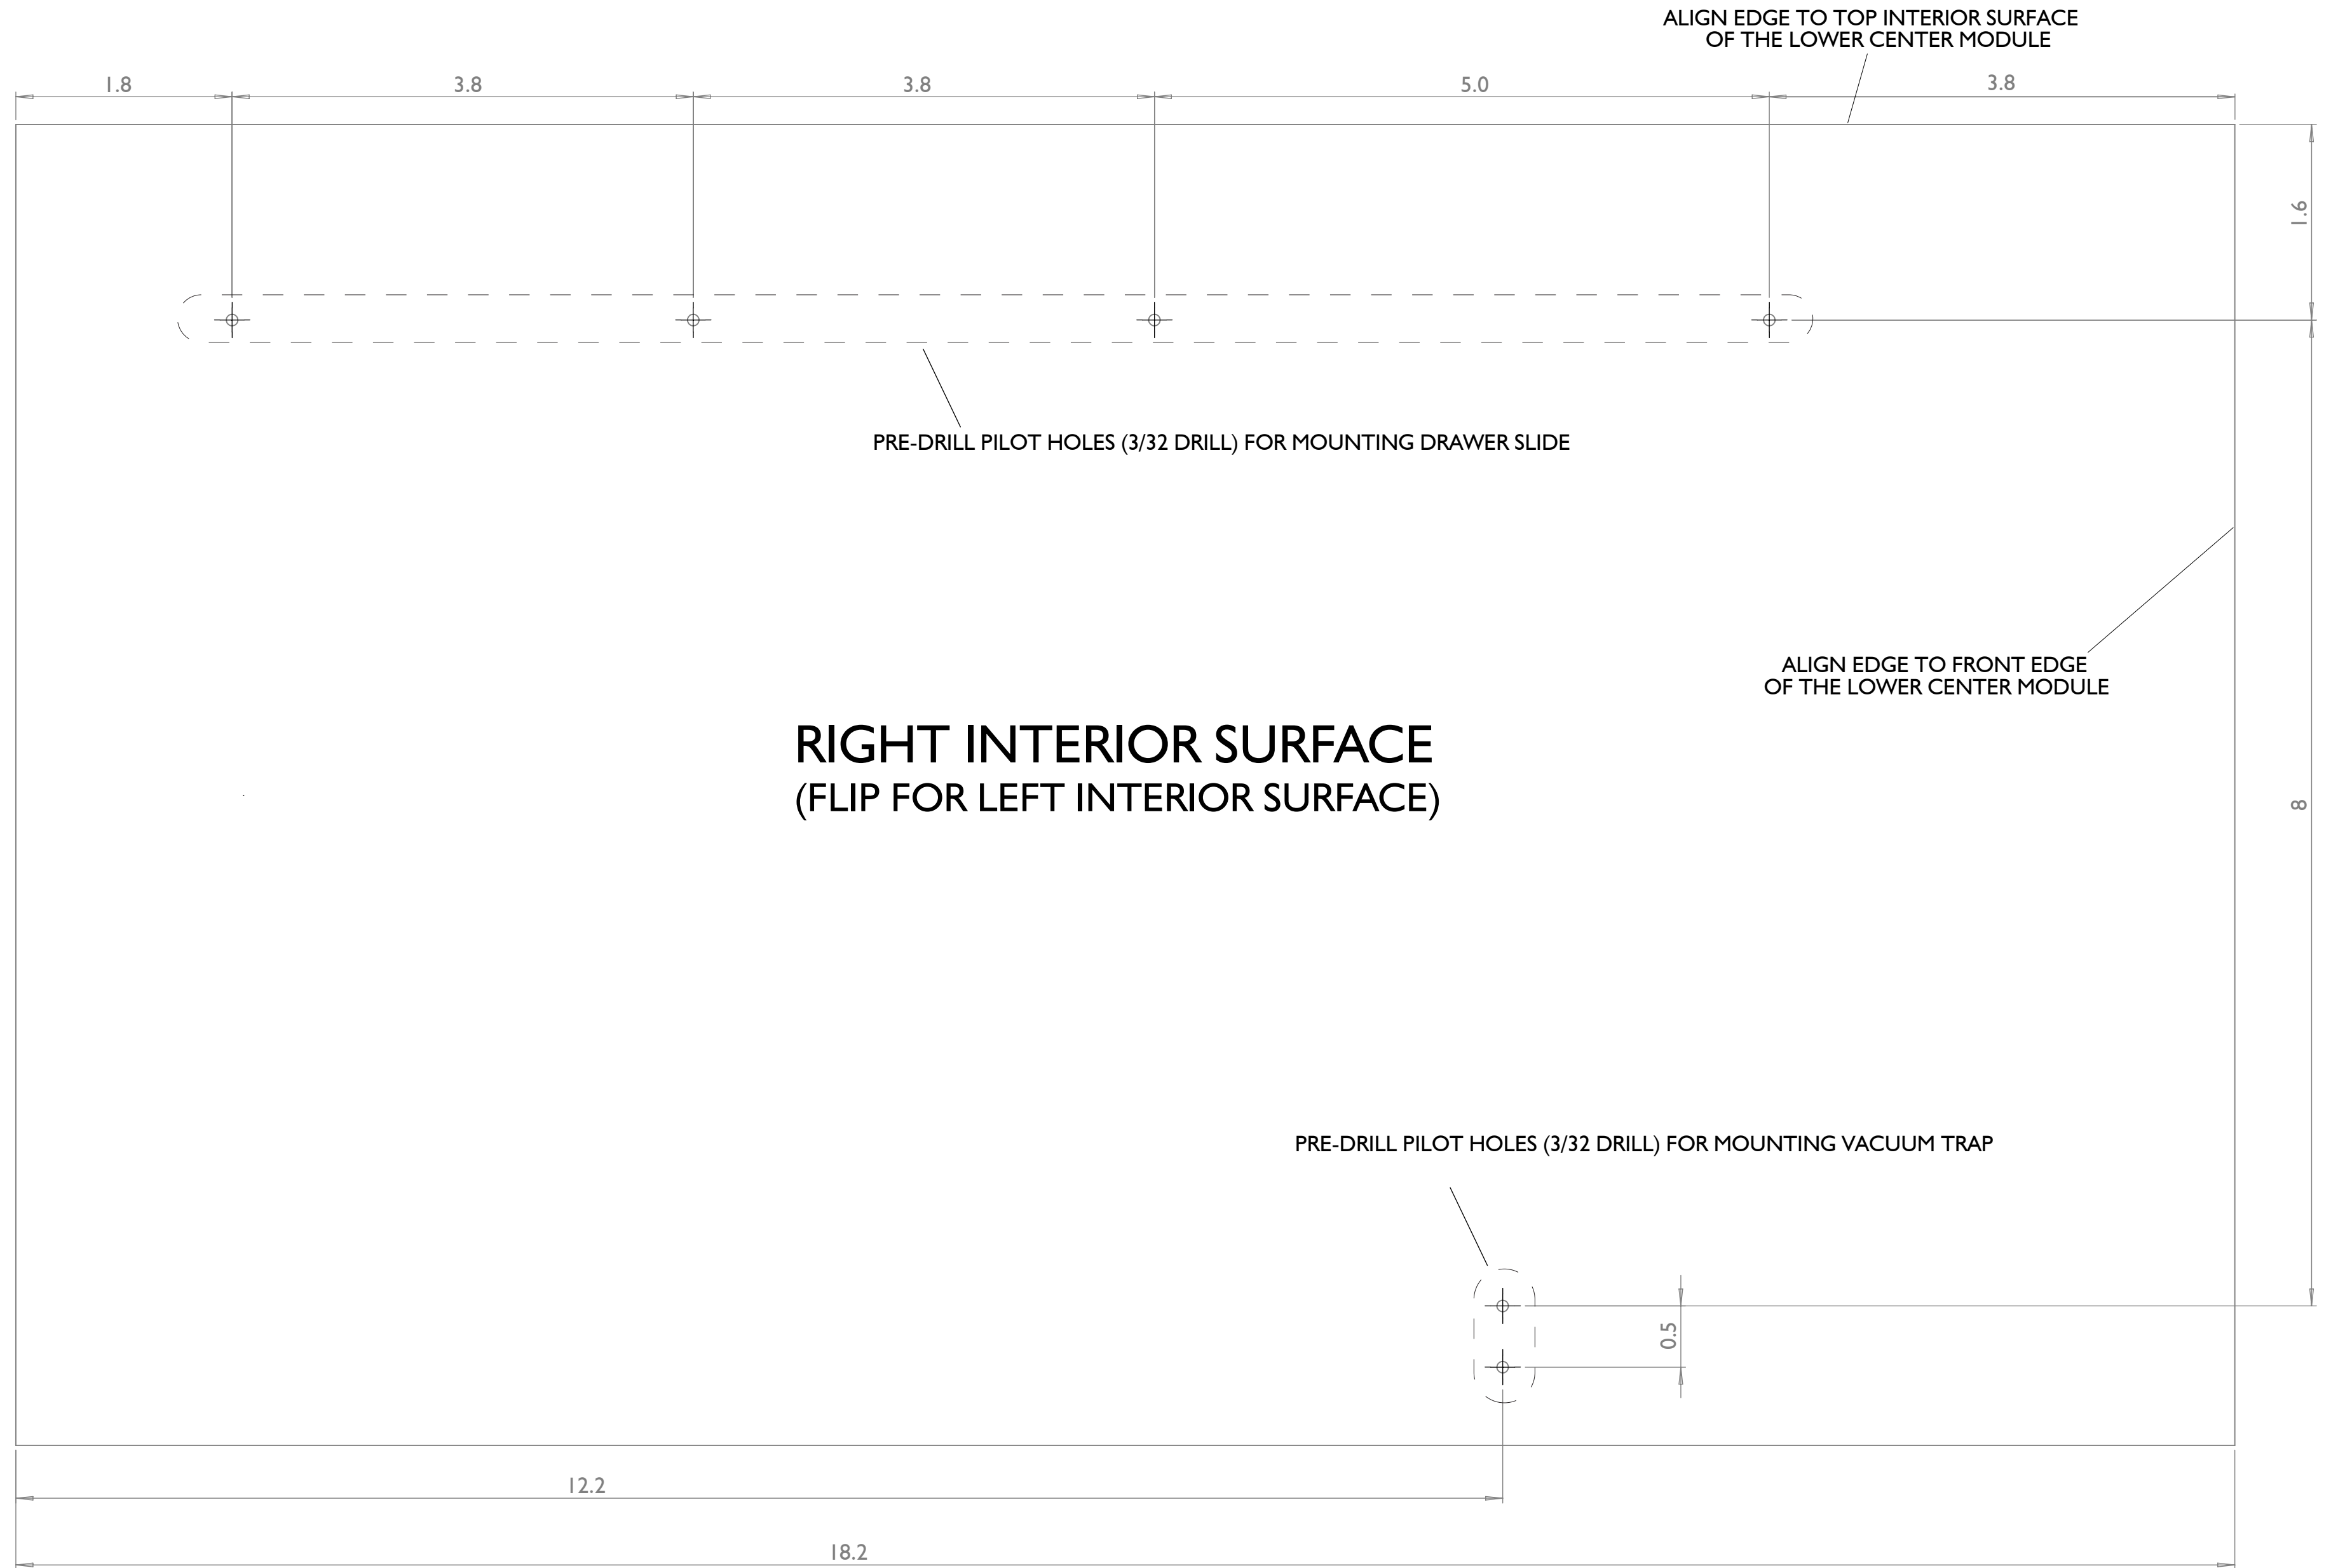

12 O' CLOCK SLIDE OUT DELIVERY MOUNTING TEMPLATE

DRILL TEMPLATE FOR DR4050 CABINET MOUNTING

NOTICE: DCI RETAINS THE INTELLECTUAL RIGHTS TO THIS ELECTRONIC INFORMATION. ALTERATION OR DISTRIBUTION OF THIS ELECTRONIC DATA WITHOUT PERMISSION IS PROHIBITED.