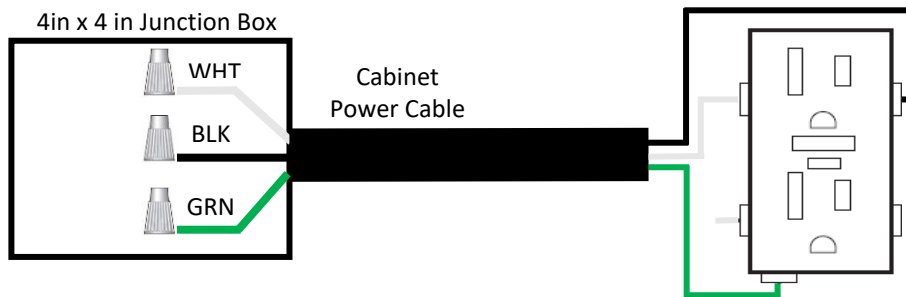

CABINET ELECTRICAL OUTLETS

CABINET TWO OUTLET ASSEMBLIES

CABINET SINGLE OUTLET ASSEMBLIES

	WHT	WHITE	NEUTRAL
	BLK	BLACK	LINE
	GRN	GREEN or GREEN/YELLOW	GROUND

Equipment Alert

Dedicated branch circuit rated at
120 VAC, 50/60 Hz, 20 Amp