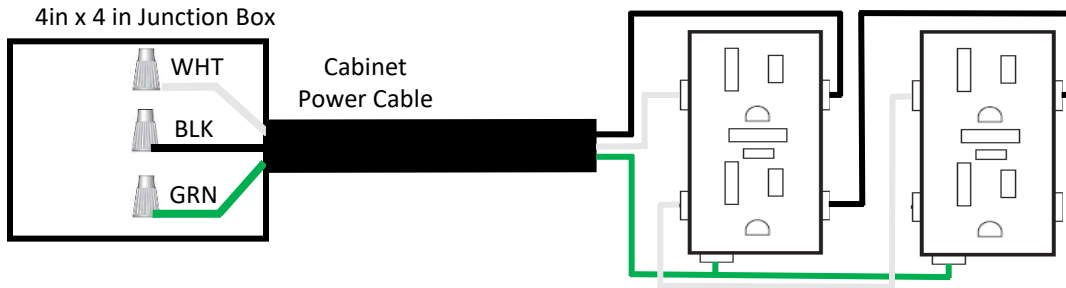

CABINET ELECTRICAL OUTLETS

CABINET TWO OUTLET ASSEMBLIES

CABINET SINGLE OUTLET ASSEMBLIES

	WHT	WHITE	NEUTRAL
	BLK	BLACK	LINE
	GRN	GREEN or GREEN/YELLOW	GROUND

Equipment Alert

Dedicated branch circuit rated at
120 VAC, 50/60 Hz, 20 Amp