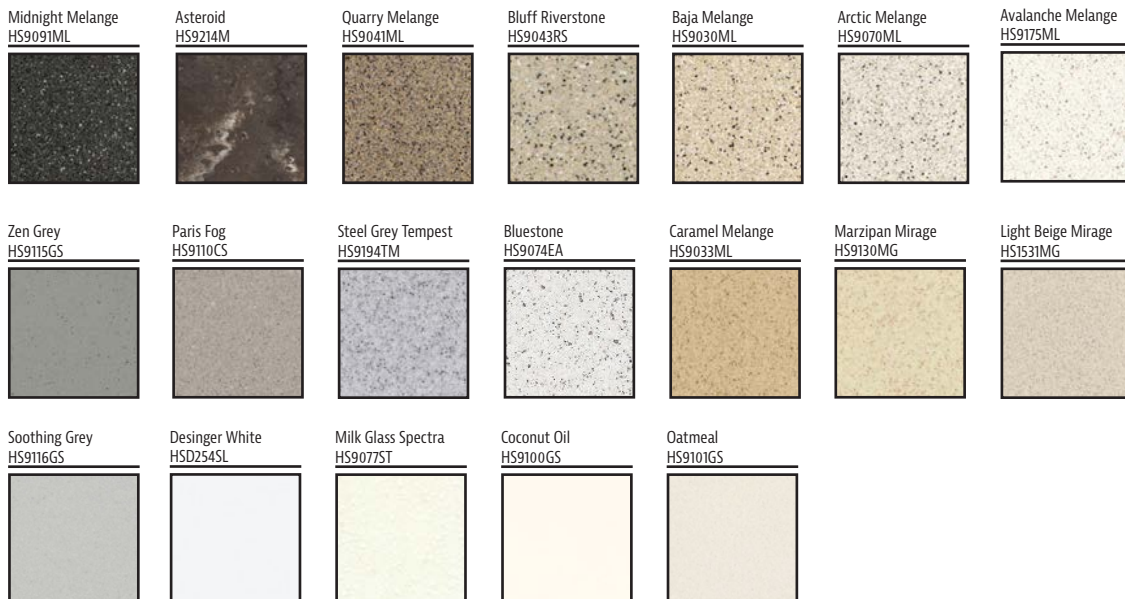

Cabinet Color Selections

Standard Wilsonart® Laminate Selections for Vertical Surfaces

Standard Wilsonart® Solid Surface Selections for Countertops

Upholstery Color Selections