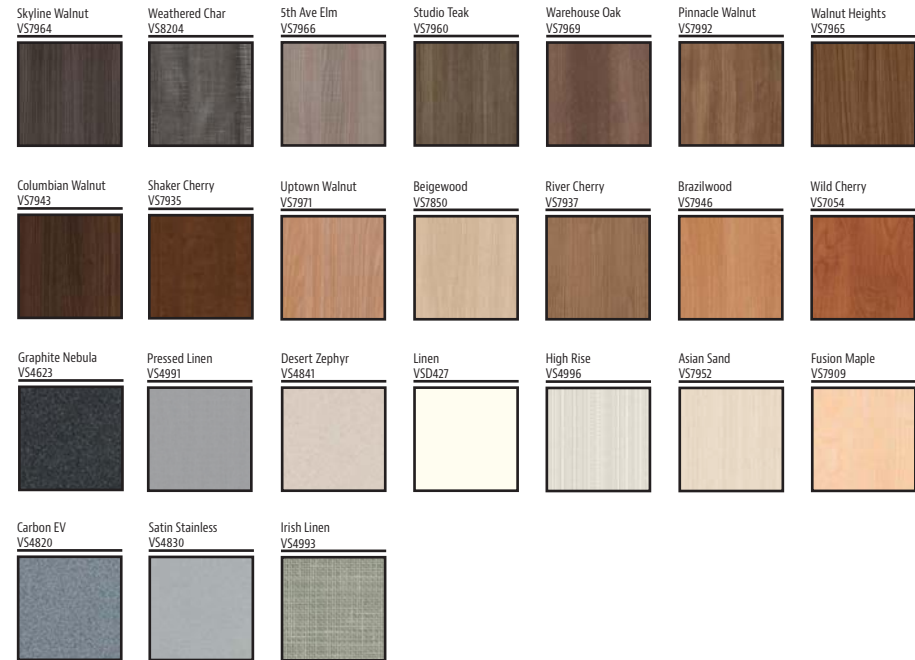

Jason, Amy and John Spencer

Cabinet Color Selections

Standard Wilsonart® Laminate Selections for Vertical Surfaces

Standard Wilsonart® Solid Surface Selections for Countertops