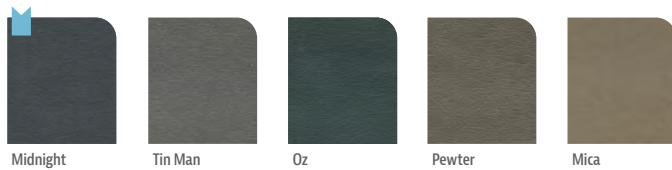

**BOOSTING CARE
AND COMFORT FOR
YOUNG PATIENTS**

ULTRALEATHER® \$450 | NAUGA SOFT \$370

KID CUSHION

Available in multiple colors!

Ultraleather® \$450

PEARLIZED

Nauga Soft \$370