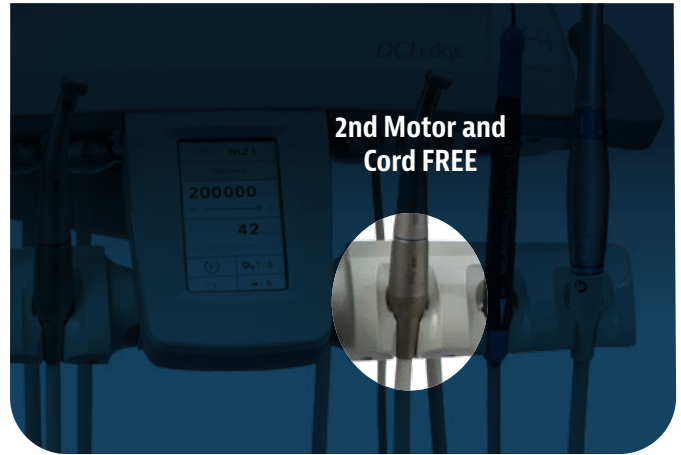

Double the POWER

Two powerful partners, DCI and NSK, are doubling the power with the introduction of the DCI Edge Series 5 **Plus** Delivery System with the Integrated NSK NLZ PRO motor and touchscreen with optional dual motor—a powerful addition to your dental practice! To kick off this product launch, we're including a **FREE NSK NLZ Electric Motor with your purchase**—giving you dual motor capabilities at no extra cost.

EXTENDED THROUGH AUGUST 1, 2026

BUY

Series 5 **Plus** Delivery System with Integrated NSK NLZ PRO motor and touchscreen with optional dual motor.

GET

Your second NSK NLZ Electric Motor and Cord **FREE \$2,180 VALUE**

Ask about additional savings with our exclusive NSK Handpiece Bundles with extended warranties!

CONTACT YOUR DCI EDGE REPRESENTATIVE | 1-800-624-2793 | dciedge.com

Terms and Conditions: Promotional offer valid for orders received by DCI between January 2 through August 1, 2026. Order must ship by August 31, 2026. Promotion is available in U.S. and Canada. Tiered Pricing Program can be applied. Offer not valid with National DSO Accounts. Promotional pricing shown in USD and may not be combined with other promotions. Promotion subject to discontinuation or change. PJT1335